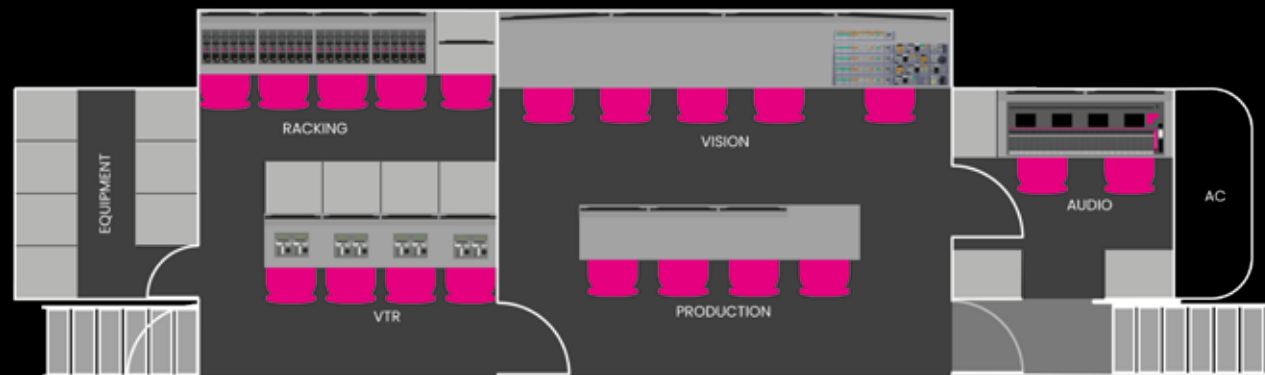

OBV10 | HD - 4K

OBV10 is the largest model in our fleet. This multifunctional trailer features double-extendable sides, allowing it to accommodate up to 20 workspaces and 16 cameras. Its adaptability and high-end features make this trailer the ideal solution for large-scale productions that require both flexibility and performance, such as sporting events and live performances.

Designed with flexibility in mind, this OBV includes at least 8 adaptable workstations and space for multiple recorders, EVS-systems and GFX-machines. Each workstation is fully equipped with RTS Intercom and dedicated monitors, ensuring efficient communication and control during operations. Additionally, this OBV is equipped with comprehensive audio facilities, including various directional microphones, commentary sets, GSM Fork integration, as well as a range of embedders and de-embedders.

OBV10 | HD - 4K

EQUIPMENT

PRODUCTION AREA

- 1x Sony MVS-7000X 4M/E + AUX Bus panel
- 6x TVLogicPro 42" HD monitor
- 3x Sony LMD-A240 24" HDR monitor

EVS

- Space for 8x EVS (6U)
- Space for 10x VTR
- 5x Sony LMD 24" HD monitor

CAMERAS AND LENSES

- GrassValley LDX-98
- Canon Lenses: 95x, 86x, 27x, 25x, 14x

OPERATION

OPERATIONAL AREA

- Complete length: 20,00m
- Trailer only: 13,60m
- Width: 4,50m
- Height: 4,00m

POWER

- 63A CEE 5-pin Connector