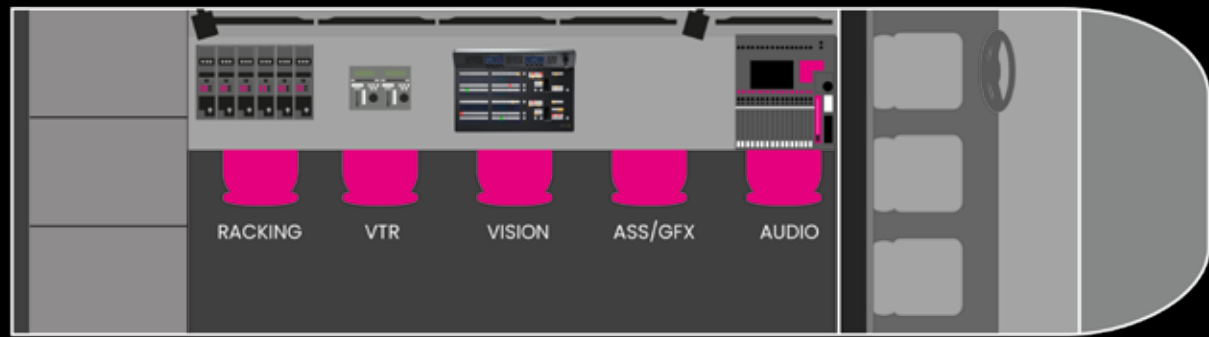

OBV3 | HD - 4K

OBV3 is the smallest OBV of our fleet. This compact yet versatile OBV is capable of accommodating up to 5 workstations and 6 cameras. With its advanced facilities and efficient layout this van is ideal for smaller-scale productions that demand both flexibility and performance.

This OBV features 5 fully equipped workstations, each outfitted with RTS Intercom and dedicated monitors, ensuring efficient communication and control during operations. This OBV also holds space for up to 2 EVS-systems / GFX-machines or similar systems (VTR). Additionally, this OBV is equipped with a versatile audio capabilities, including various directional microphones, commentary sets, GSM Fork integration, as well as analog codecs and a range of embedders and de-embedders.

AUDIO

- 1x Allen & Heath SQ-5 (48 in / 36 bus out)
- 2x Genelec
- 1x 27" monitor

COMMUNICATION

- RTS OMS (advanced)
- RTS ROMEO (beltpacks on request)
- 6x Motorola Portophone
- Duplex Basestation

RACK

- 1x ATEM Constellation 8K 4M/E Mixer
 - Framerates: 25, 30, 50, 60
 - Resolutions: HD (720p, 1080i, 1080p), UHD (2160p), 8K (4320p)
- 1x Tektronix SPG
- 3x Harris X50 Mux/Demux/Up- and Down-converter