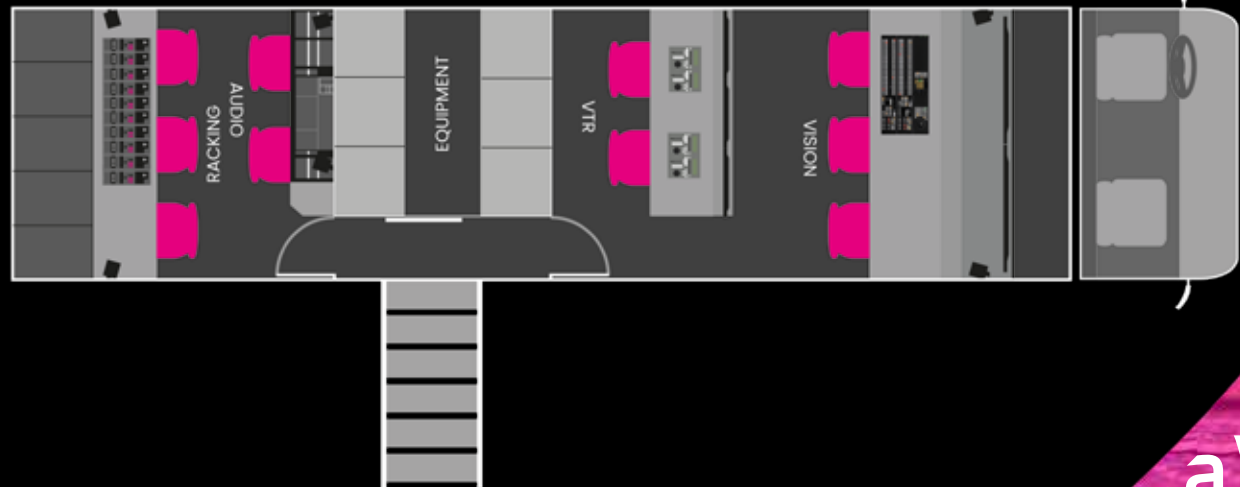

OBV4 | HD

OBV4 is our medium-sized truck, designed to accommodate up to 10 workplaces and 12 cameras. With its advanced facilities this truck is perfectly suited for diverse broadcasting needs, offering both flexibility and performance for high-quality productions.

This OBV features 10 fully equipped workplaces, each outfitted with RTS Intercom panels and dedicated monitors, ensuring efficient communication and control during operations. This truck also holds space for up to 4 EVS-systems / GFX-machines, or similar systems. Additionally, this OBV is equipped with extensive audio capabilities, including various directional microphones, commentary sets, GSM Fork integration, as well as a range of embedders and de-embedders.

OBV4 | HD

EQUIPMENT

PRODUCTION AREA

- 1x Sony MVS-3000A 2M/E panel
- 2x Sony 55" 4K monitor

EVS

- Space for 4x EVS (6U)
- Space for several VTR
- 3x 24" HD monitor

ENGINEERING

- 2x Sony PVM 17" HD monitor
- 4x Sony LMD 17" HD monitor
- 2x Tektronix WFM-5000 Waveform monitor

AUDIO

- 1x Calrec Brio-36 (64ch Dante i/o, 24ch AES i/o)
- 2x Genelec
- 1x 19" monitor
- 1x Tascam CD-200SB
- Bantam patchpanels

COMMUNICATION

- RTS ODIN (40 x 40)
- RTS ROMEO (beltpacks on request)
- 12x Motorola Portophone
- Duplex Basestations